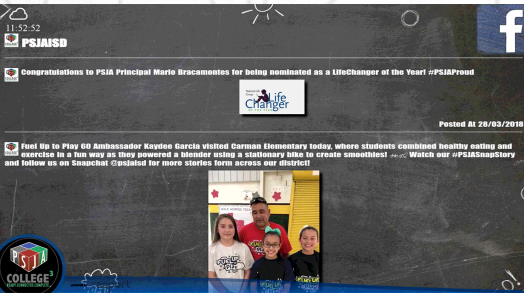

Easy School Menu Deployer

Update and play your school's menu with just a couple of clicks with our easy-to-use interface. Do it from any computer, tablet or cellphone.

Facebook / Twitter Integration

Automatically showcase your ISD's Facebook & Twitter posts in real time.